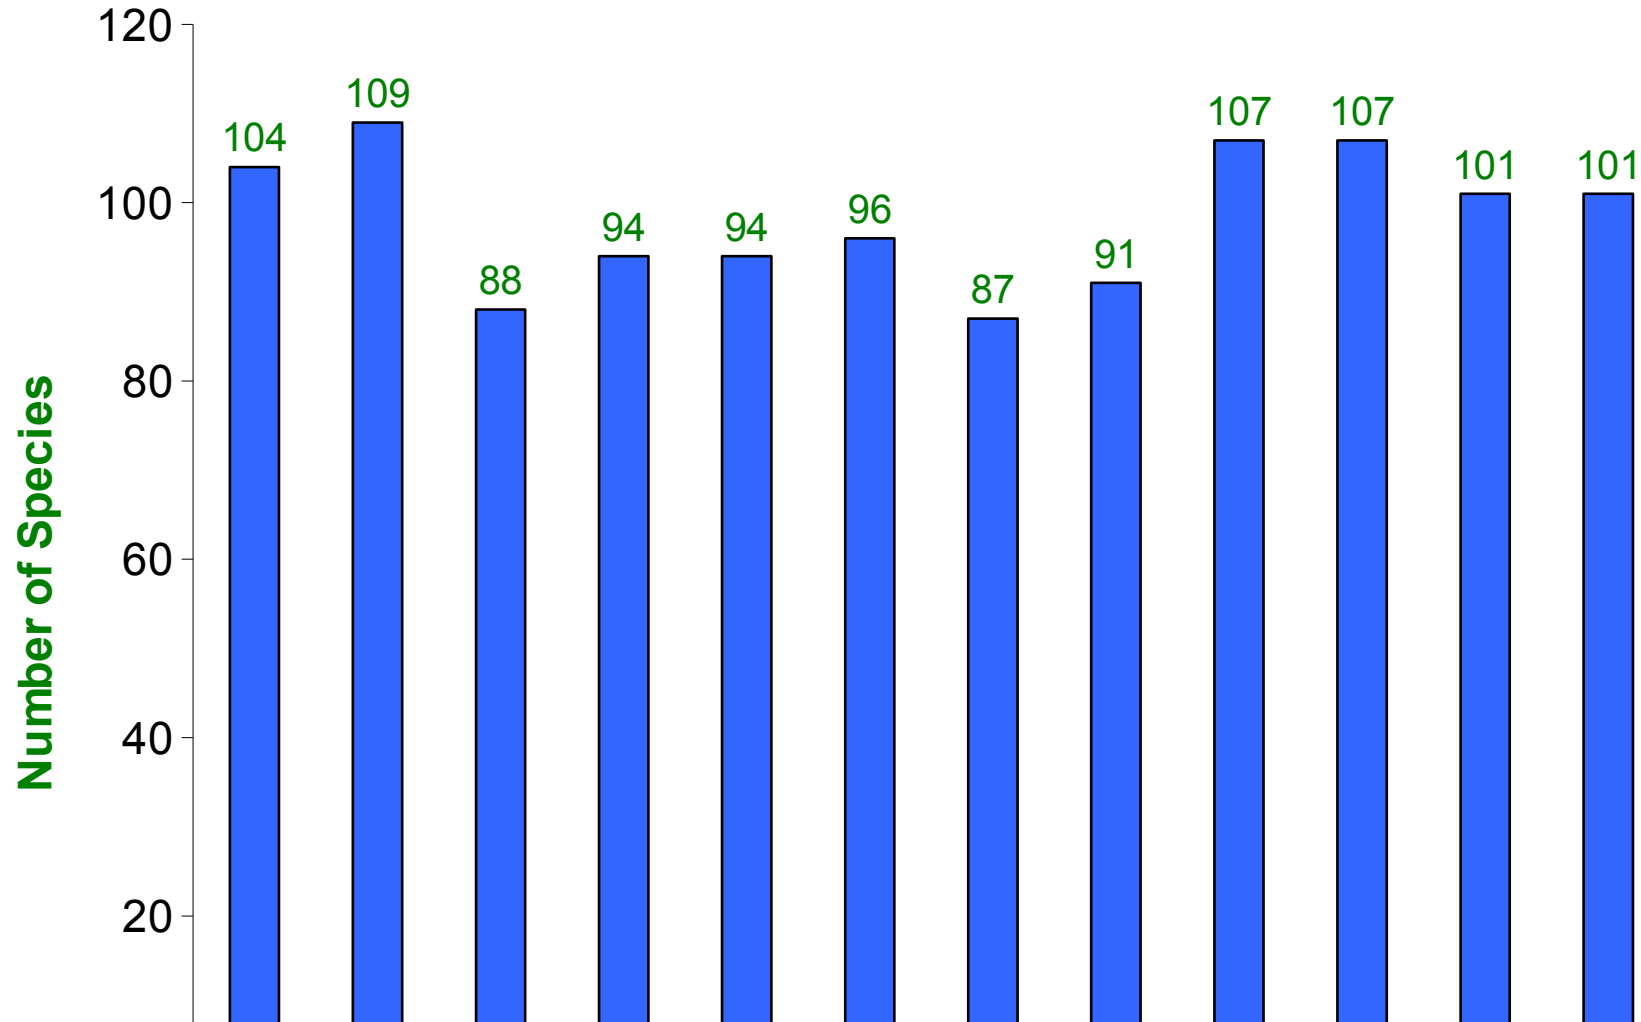

NB. Note use of new English names!

ID	Species	Jan	Feb	Mar	Apr	May	Jun	Jul	Aug	Sep	Oct	Nov	Dec	Breeds?	Status
669	Grey-backed Cisticola	X	X	X	X	X	X	X	X	X	X	X	X	Yes	Resident
677	Le Vaillant's Cisticola				X										Visitor
686	Karoo Prinia	X	X	X	X	X	X	X	X	X	X	X	X	Yes	Resident
687	Namaqua Warbler	X	X	X	X	X	X	X	X	X	X	X	X	Yes	Resident
688	Rufous-eared Warbler	X	X	X	X	X	X	X	X	X	X	X	X	Yes	Resident
698	Fiscal Flycatcher	X	X	X	X	X	X	X	X	X	X	X	X	Yes	Resident
703	Pirit Batis	X	X	X	X	X	X	X	X	X	X	X	X	Yes	Resident
706	Fairy Flycatcher	X	X	X	X	X	X	X	X	X	X	X	X	Yes	Resident
713	Cape Wagtail	X	X	X	X	X	X	X	X	X	X	X	X	Yes	Resident
716	African Pipit	X	X	X	X			X	X	X	X	X	X	Yes	Resident
717	Long-billed Pipit		X			X	X				X	X	X	Yes	Visitor
718	Plain-backed Pipit		X					X	X						Visitor
721	Rock Pipit		X			X	X							Yes	Resident
732	Common Fiscal	X	X	X	X	X	X	X	X	X	X	X	X	Yes	Resident
736	Southern Boubou		X							X					Visitor
742	Southern Tchagra	X	X	X	X	X	X	X	X	X	X	X	X	Yes	Resident
746	Bokmakierie	X	X	X	X	X	X	X	X	X	X	X	X	Yes	Resident
757	Common Starling	X	X			X		X	X		X	X		Yes	Visitor
759	Pied Starling	X	X	X	X	X	X	X	X	X	X	X	X	Yes	Resident
760	Wattled Starling									X	X				Visitor
769	Red-winged Starling		X				X	X	X	X	X	X	X	Yes	Resident
770	Pale-winged Starling		X	X	X	X	X			X	X	X	X	Yes	Visitor
773	Cape Sugarbird							X			X			Yes	Visitor
775	Malachite Sunbird	X	X		X	X	X	X	X	X	X	X	X	Yes	Resident
777	Orange-breasted Sunbird					X	X	X	X	X	X			Yes	Resident
783	Southern Double-collared Sunbird	X	X	X	X	X	X	X	X	X	X	X	X	Yes	Resident
796	Cape White-eye	X	X	X	X	X	X	X	X	X	X	X	X	Yes	Resident
801	House Sparrow	X	X	X	X	X	X	X	X	X	X	X	X	Yes	Resident
803	Cape Sparrow	X	X	X	X	X	X	X	X	X	X	X	X	Yes	Resident
813	Cape Weaver	X	X	X	X		X		X	X	X			Yes	Resident
814	Southern Masked-Weaver	X	X	X	X	X	X	X	X	X	X	X	X	Yes	Resident
824	Southern Red Bishop	X								X	X	X	X	Yes	Visitor
827	Yellow Bishop	X								X				Yes	Visitor
846	Common Waxbill	X	X	X	X	X	X	X	X	X	X	X	X	Yes	Resident
860	Pin-tailed Whydah									X		X		Yes	Visitor
872	Cape Canary	X	X	X	X	X	X	X	X	X	X	X	X	Yes	Resident
876	Black-headed Canary	X	X	X	X	X	X	X	X	X	X	X	X	Yes	Resident
878	Yellow Canary	X	X	X	X	X	X	X	X	X	X	X	X	Yes	Resident
879	White-throated Canary	X	X	X	X	X	X	X	X	X	X	X	X	Yes	Resident
880	Protea Seedeater										X			Yes	Visitor
881	Streaky-headed Seedeater	X	X	X	X		X	X	X	X	X	X	X	Yes	Resident
885	Cape Bunting	X	X	X	X	X	X	X	X	X	X	X	X	Yes	Resident
887	Lark-like Bunting	X								X			X	Yes	Visitor

Jan Feb Mar Apr May Jun Jul Aug Sep Oct Nov Dec

Total recorded per month = 104 109 88 94 94 96 87 91 107 107 101 101

Total recorded breeding = 107

Total no. of species = 151

Please report additions to:

Rob Martin

201 Prestige Mansions

Myburgh Street

7130 Somerset West

Tel: (021) 8521711

E-Mail: rjmart@absamail.co.za

Resident = 92

Visitor = 41

Intra-African migrant = 11

European migrant = 4

Vagrant = 3

MontEco Private Nature Reserve: Number of Bird Species per Month